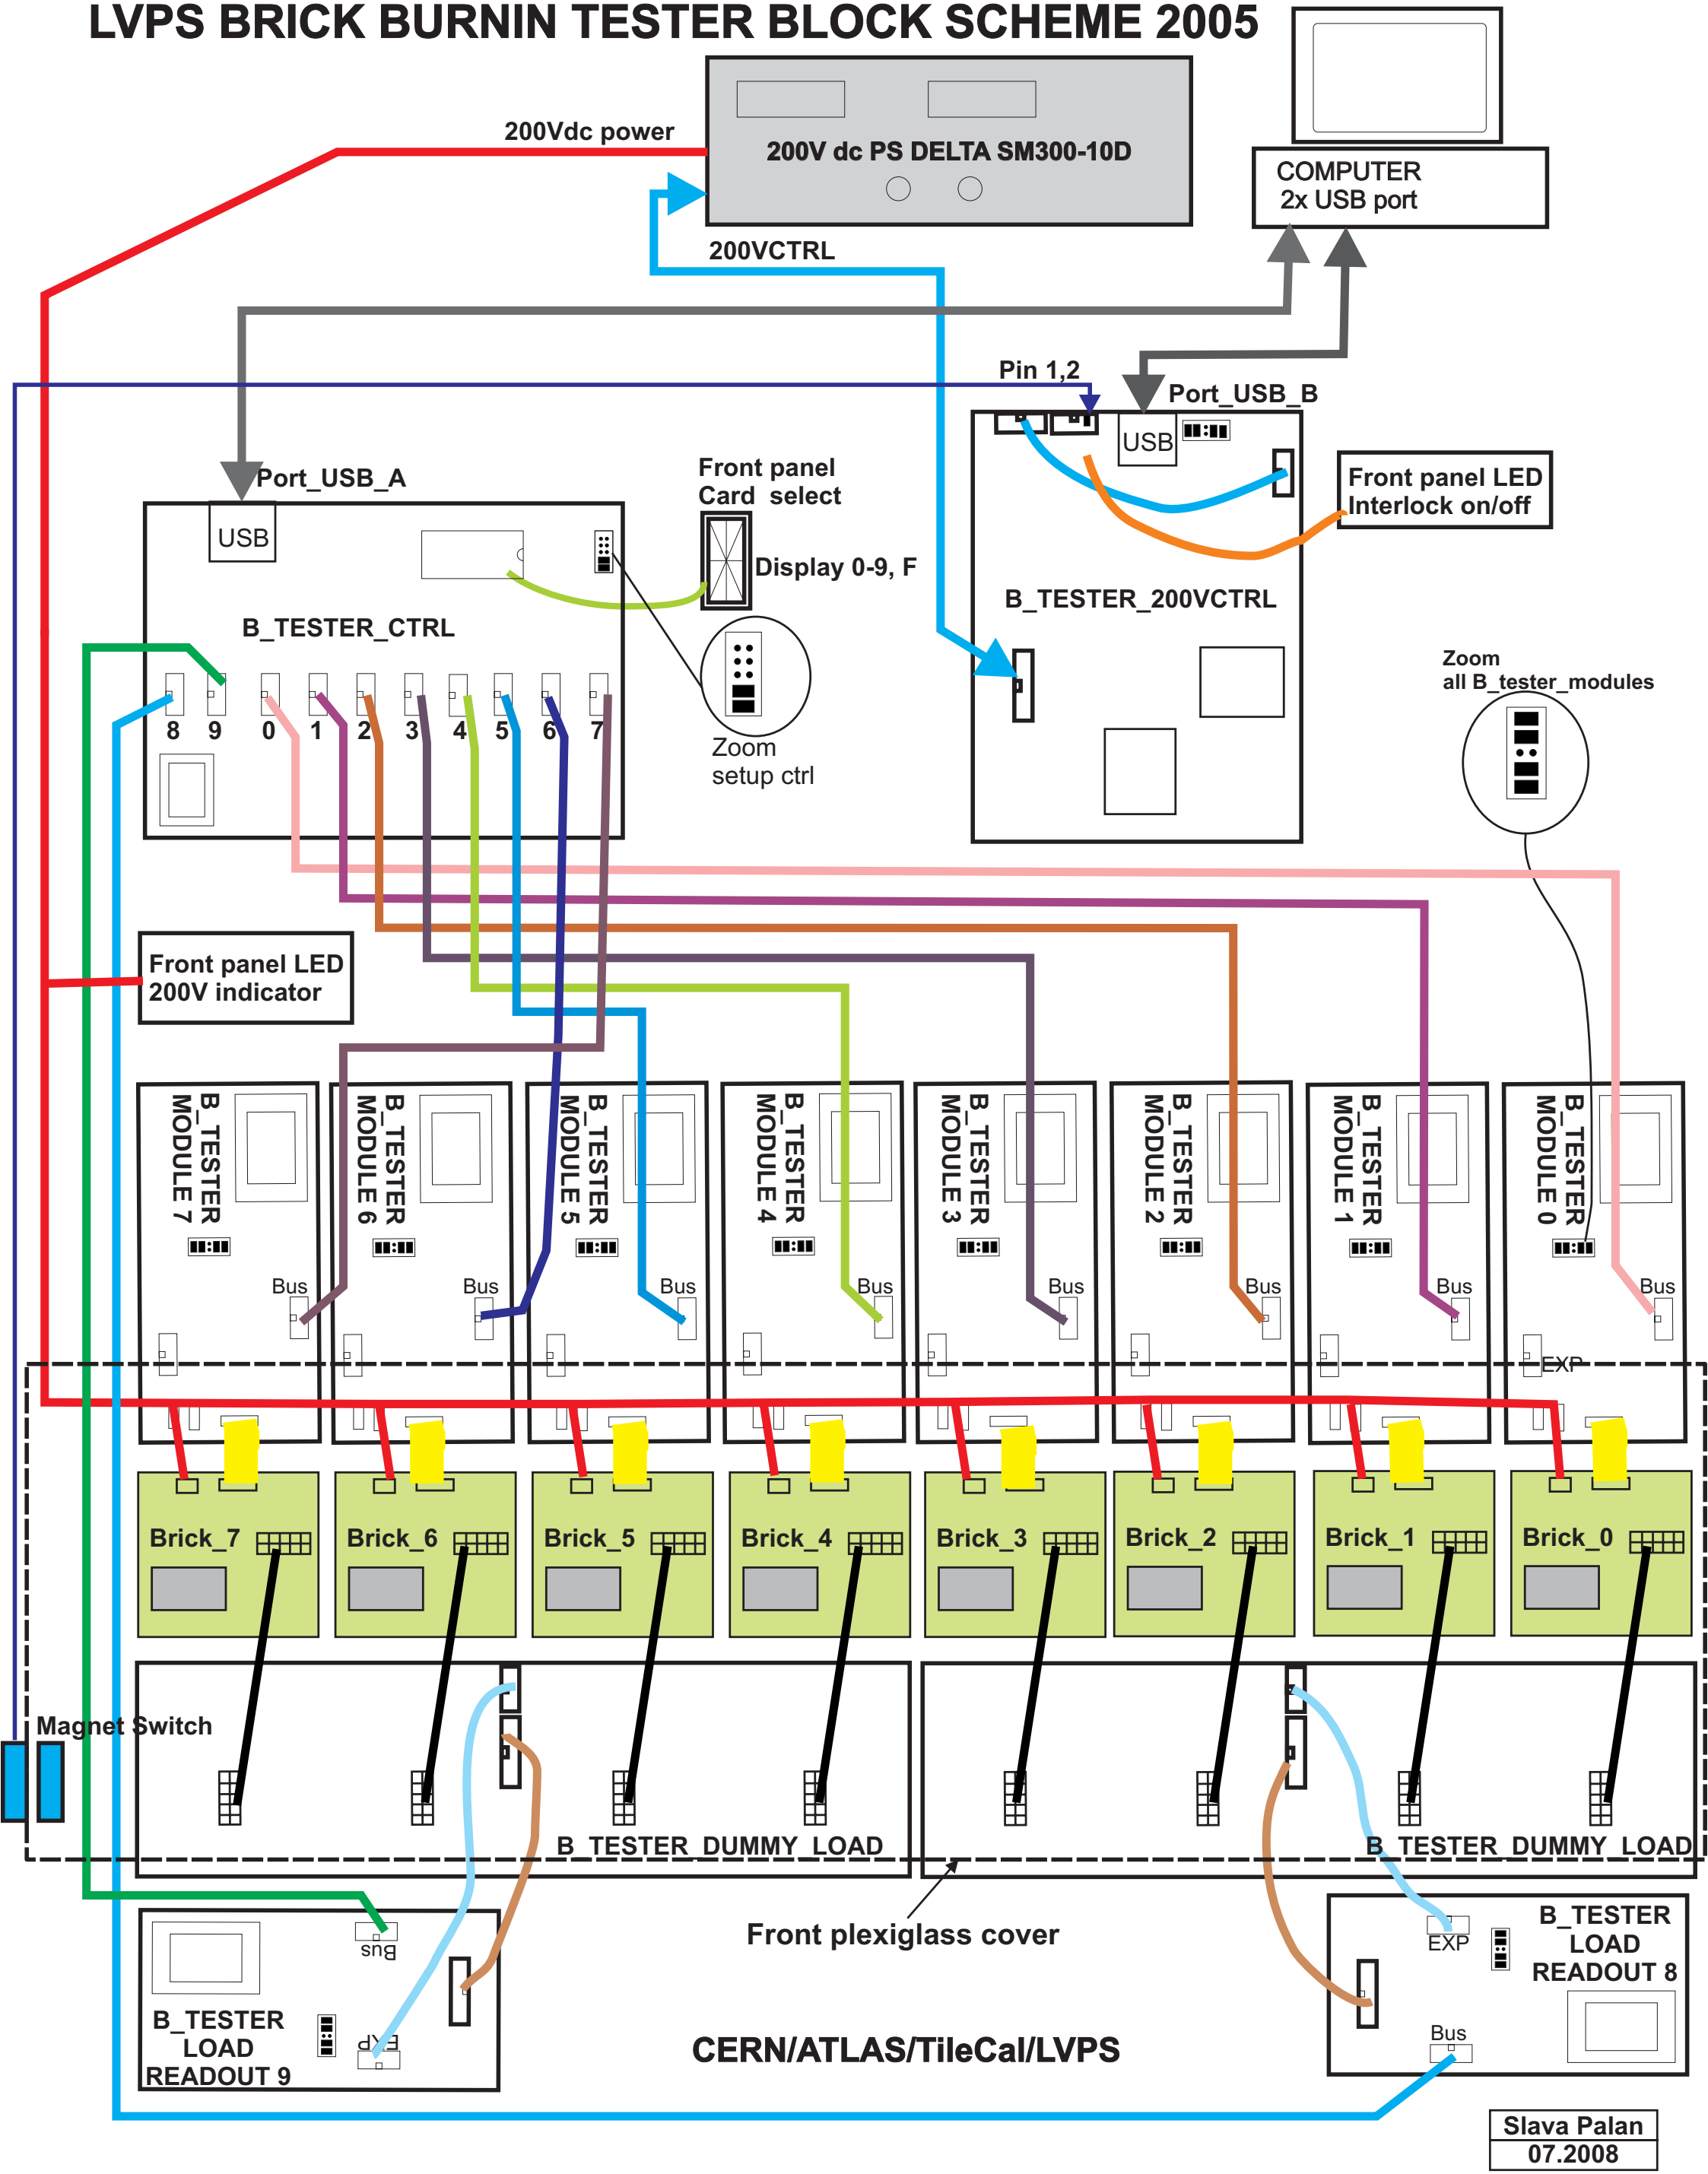

# LVPS BRICK BURNIN TESTER BLOCK SCHEME 2005

Slava Palan  
07.2008